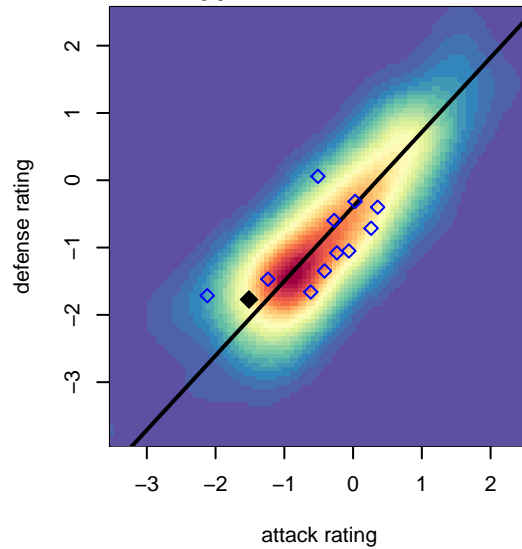

# Canyon Optimist Inferno Black G05

, ID  
 G05 total strength=325  
 attack=0.22 defense=0.17  
 fall league = Idaho D3 U12 East U12, Idaho D3  
 spr league = Spr Idaho D3 U12 East

alt names used:  
 INFERNO BLACK  
 INFERNO BLACK  
 INFERNO BLACK (ID)  
 INFERNO BLACK

Venues played:  
 2016 Idaho D3 U12 West U12  
 2016 GEM State Challenge U12G Siver West L  
 2016 Spr Idaho D3 U12 East

**Canyon Optimist Inferno Black G05**  
 Dots are actual minus expected GF (blue circles) and GA (red triangles).  
 Blue line is smoothed change in attack strength. Red is smoothed change in defense strength.

**attack and defense variance (black dot)  
relative to other teams  
and top 10 in region**

**attack and defense rating  
relative to others at age  
and all opponents in last 13 months**

**Performance relative to 13 month average**