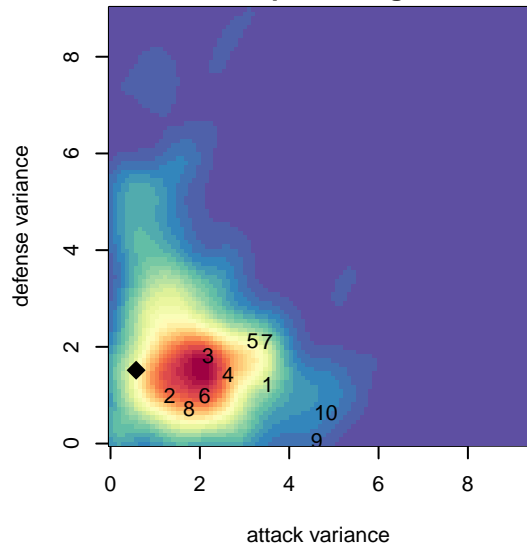

**attack and defense variance (black dot)
relative to other teams
and top 10 in region**