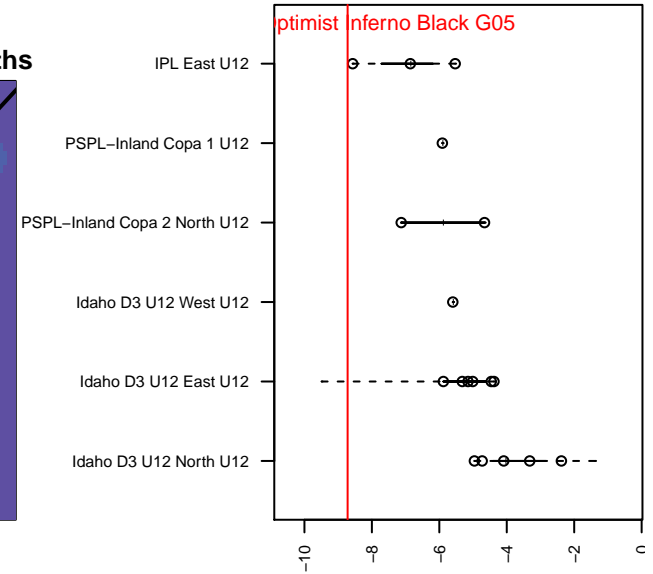

# Canyon Optimist Inferno Black G05

, ID  
 G05 total strength=325  
 attack=0.22 defense=0.17  
 fall league = Idaho D3 U12 East U12, Idaho D3  
 spr league = Spr Idaho D3 U12 East

alt names used:  
 INFERNO BLACK  
 INFERNO BLACK  
 INFERNO BLACK (ID)  
 INFERNO BLACK

Venues played:  
 2016 Idaho D3 U12 West U12  
 2016 GEM State Challenge U12G Siver West L  
 2016 Spr Idaho D3 U12 East

**Canyon Optimist Inferno Black G05**  
 Dots are actual minus expected GF (blue circles) and GA (red triangles).  
 Blue line is smoothed change in attack strength. Red is smoothed change in defense strength.

**attack and defense variance (black dot)  
relative to other teams  
and top 10 in region**

**attack and defense rating  
relative to others at age  
and all opponents in last 13 months**

**Performance relative to 13 month average**